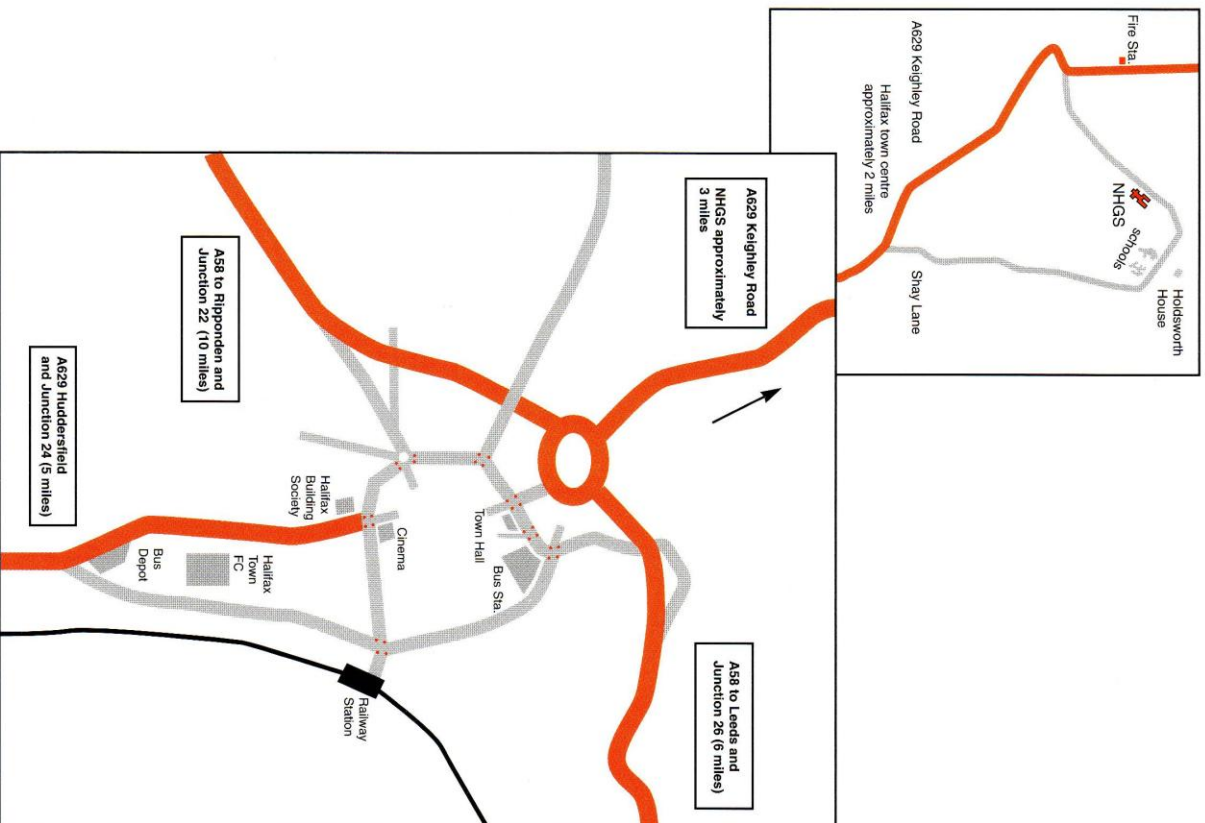

DIRECTIONS

By Road

Halifax is accessible from the M62, Junction 22 (Ripponden) or Junction 24 (Huddersfield & Halifax) from the west, or junction 24 or 26 from the east.

North Halifax Grammar School is situated in Ilkington, 3 miles north of Halifax town centre, off the A629 Keighley Road.

By Rail

Halifax railway station is on the Leeds to Manchester line. Trains run frequently throughout the day.

By Bus

Local bus services connect the school with the town centre bus station. Buses numbers 518 (Bradshaw) and 526 (Sheff) depart from stands D1 and D2 at the bus station.

Taxi

Taxis are available at various points in the town centre.

The local map is shown overleaf.

Headteacher
Mr G P Maslen BA

Moorton Road
Ilkington
HALIFAX
West Yorkshire
HX2 9SU

Telephone
01422 244625

Fax
01422 245297

Email
mail@nhgs.co.uk

Internet
www.nhgs.co.uk

INVESTOR IN PEOPLE