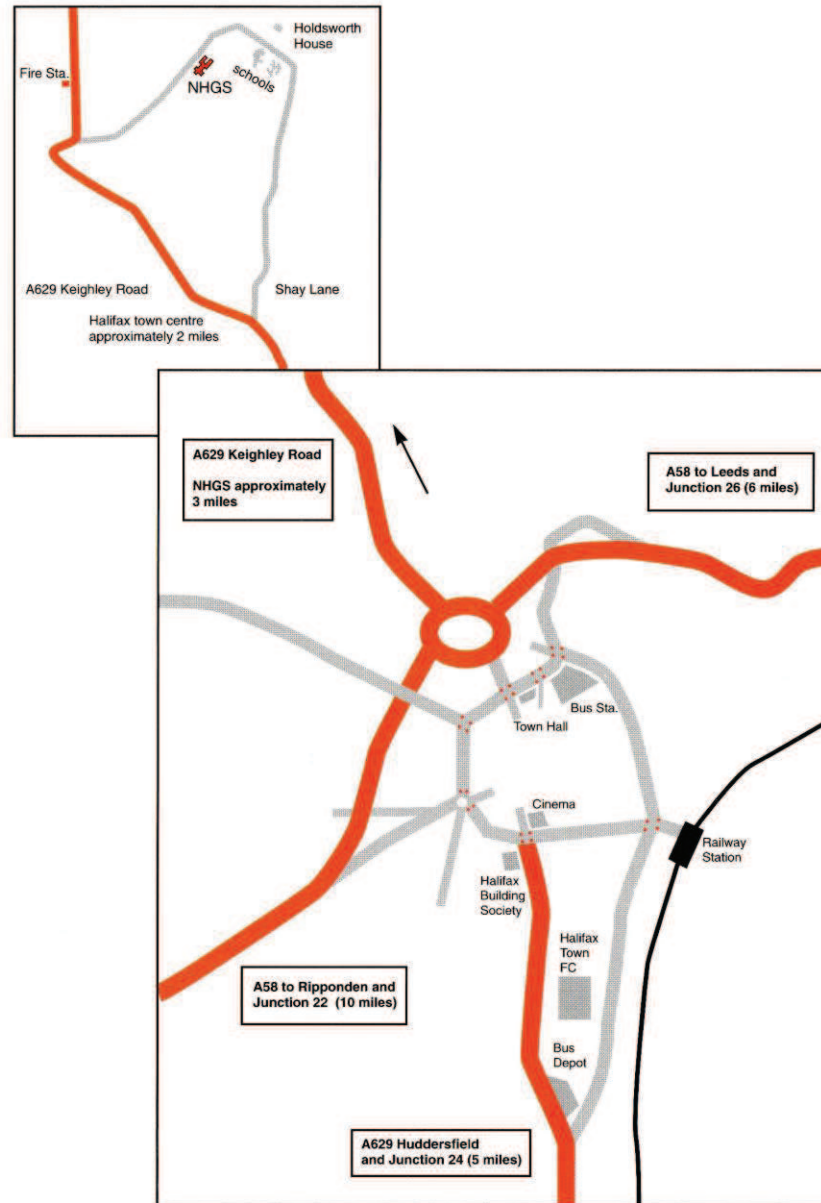

DIRECTIONS

By Road

Halifax is accessible from the M62, junction 22 (Ripponden) or junction 24 (Huddersfield & Halifax) from the west, or junction 24 or 26 from the east.

North Halifax Grammar School is situated in Illingworth, 3 miles north of Halifax town centre, off the A629 Keighley Road.

By Rail

Halifax railway station is on the Leeds to Manchester line. Trains run frequently throughout the day.

By Bus

Local bus services connect the school with the town centre bus station. Buses numbers 518 (Bradshaw) and 526 (Shelf) depart from stands D1 and D2 at the bus station.

Taxi

Taxis are available at various points in the town centre.

The local map is shown overleaf.

Headteacher
Mr G P Maslen BA

Moorbottom Road
Illingworth
HALIFAX
West Yorkshire
HX2 9SU

Telephone
01422 244625

Fax
01422 245237

Email
mail@nhgs.co.uk

Internet
www.nhgs.co.uk

INVESTOR IN PEOPLE