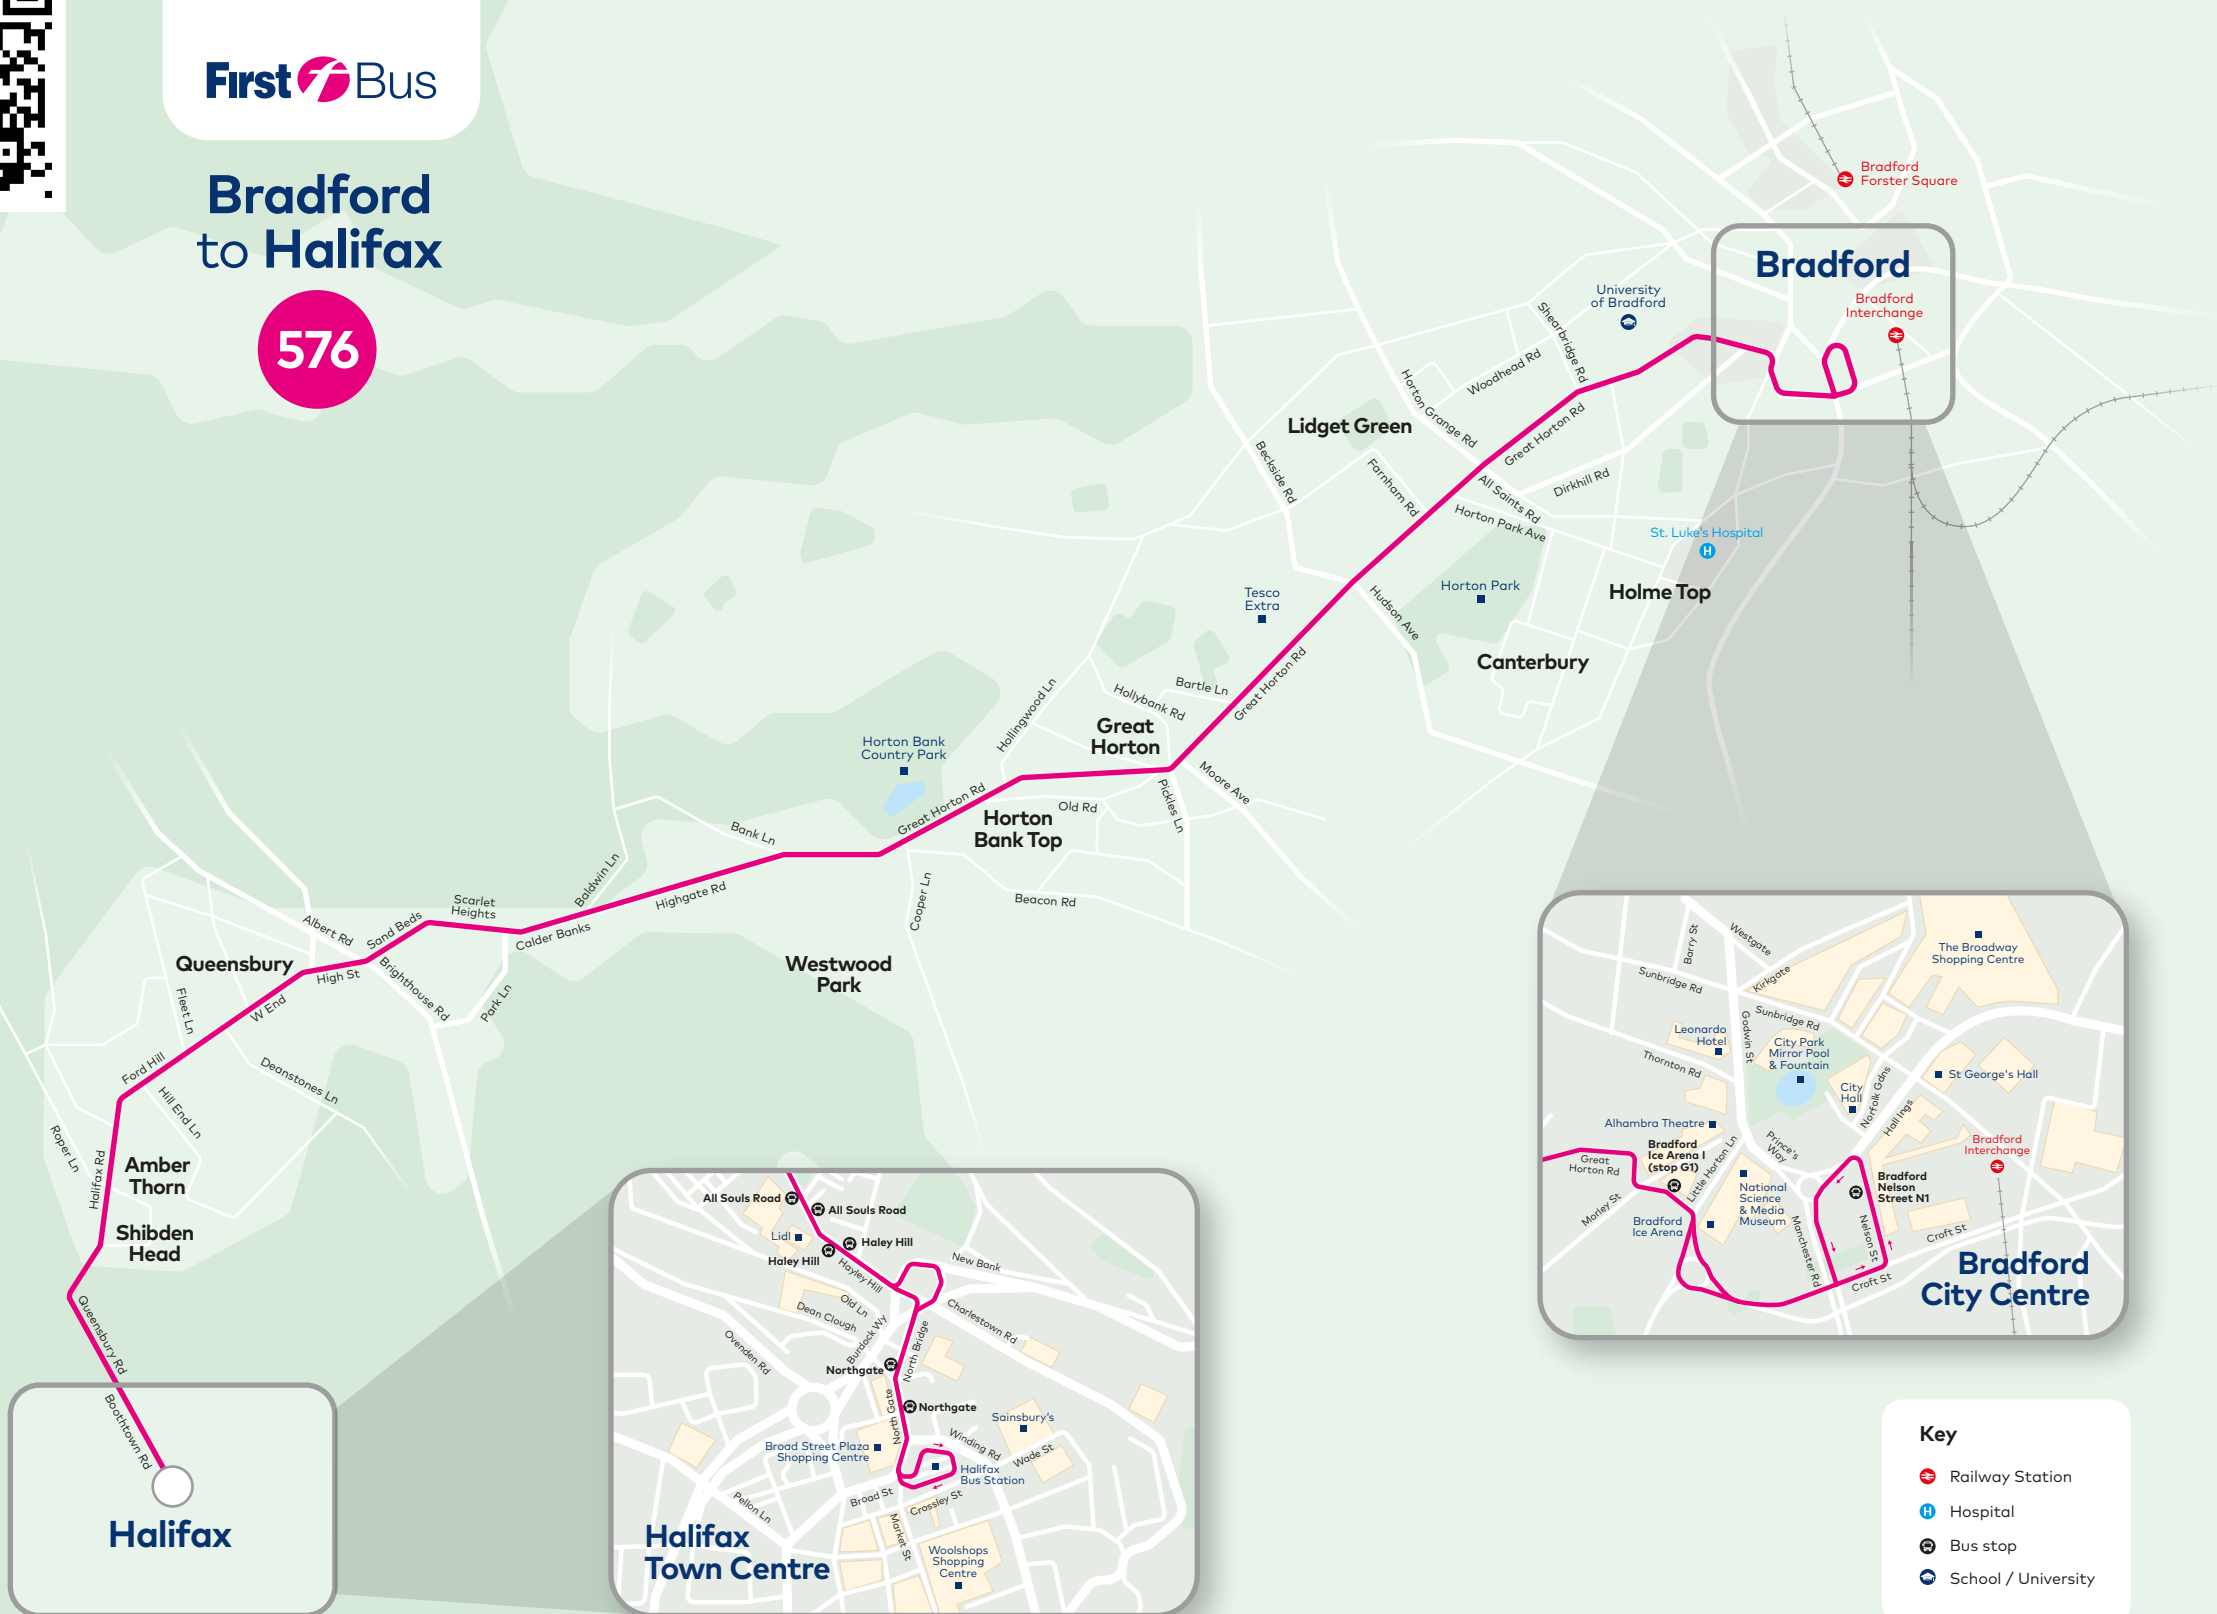

Bradford to Halifax

576

Bradford
Bradford Interchange
University of Bradford
St. Luke's Hospital

Bradford City Centre
Leonardo Hotel
City Hall
National Science & Media Museum
Bradford Nelson Street N1
Bradford Interchange

Halifax Town Centre
All Souls Road
Haley Hill
Northgate
Broad Street Plaza Shopping Centre
Halifax Bus Station
Woolshops Shopping Centre

Halifax
Queen'sbury Rd
Bashtown Rd

Key

- Railway Station
- Hospital
- Bus stop
- School / University

Bradford Ice Arena

National Science & Media Museum

Bradford Nelson Street N1

Bradford Interchange

Great Horton Rd

Morley St

Little Horton Ln

Prince's Way

Manchester Rd

Nelson St

Croft St

Sunbridge Rd

Westgate

Kirkgate

Sunbridge Rd

Godwin St