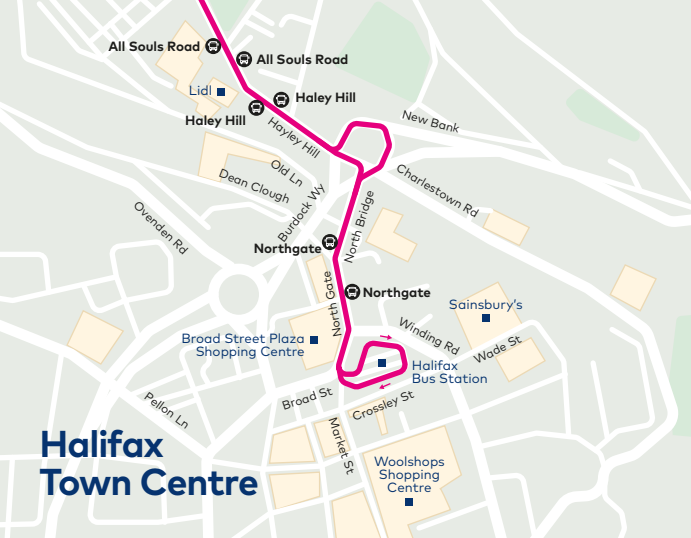

All Souls Road

Lidl

All Souls Road

Haley Hill

Haley Hill

Hayley Hill

New Bank

Old Ln

Dean Clough

Burdock Wy

Charlestown Rd

Ovenden Rd

Northgate

North Bridge

North Gate

Sainsbury's

Broad Street Plaza Shopping Centre

Winding Rd

Wade St

Halifax Bus Station

Pellon Ln

Broad St

Market St

Crossley St

Woolshops Shopping Centre

Halifax Town Centre